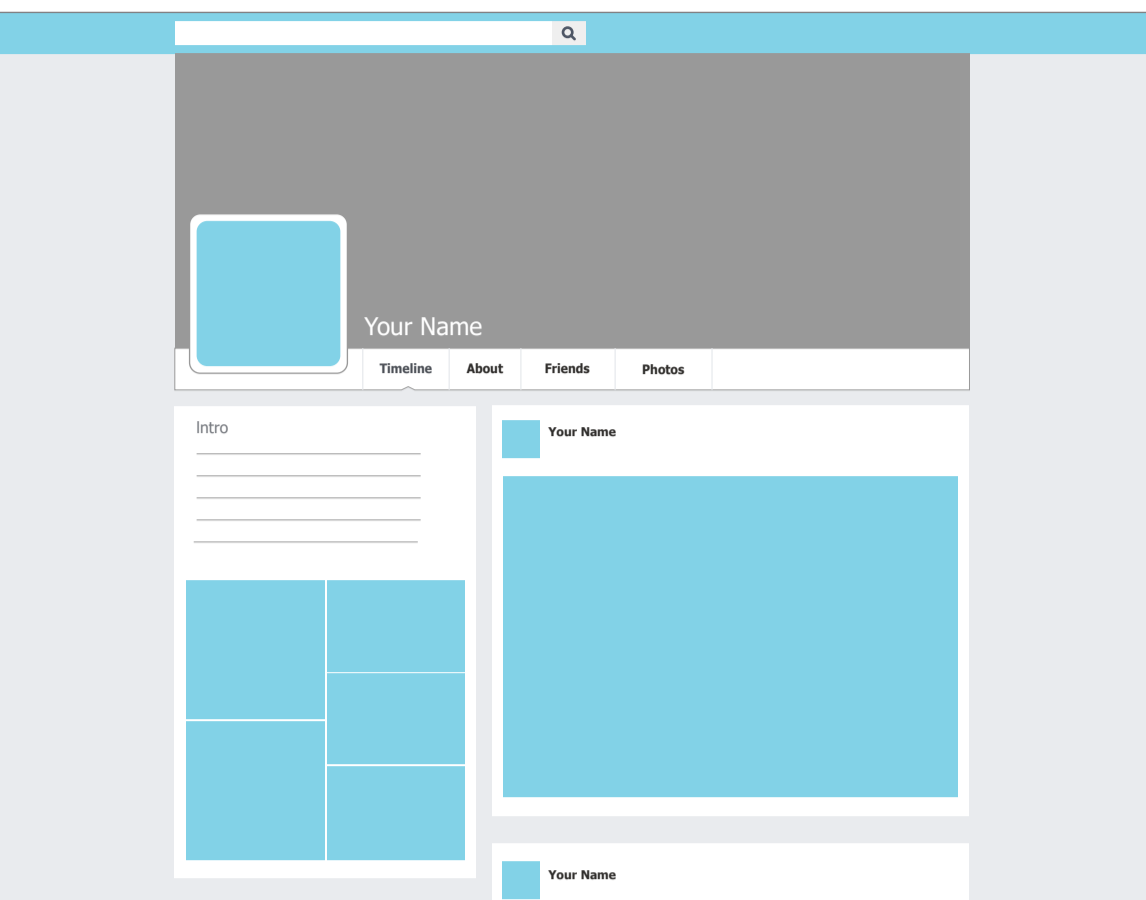

# 20 Social Media Image Size Guidelines

## Facebook

- Photo will appear on page as 170x170 pixels on desktop, 128x128 on smartphones and 36x36 on most feature phones
- Photo thumbnail will appear throughout Facebook at 32x32 pixels

**PROFILE PICTURE**  
170x170

- 300x300 minimum
- Maximum 4 MB (square layout)

**STANDARD LOGO**  
400x400

**SHARED IMAGE**

- 1,200x627 pixels

## Pinterest

- Appears at 165x165 pixels on home page
- Appears at 32x32 pixels on the rest of Pinterest

**PROFILE PICTURE**  
165x165

**PIN SIZES**

- Pinterest puts a limit on the width of the image but not the length
- Pins on main page and on a board appear as 236 pixels
- Expanded pins have a minimum width 600 pixels
- Recommended to use an image aspect ratio of 2:3 to 1:3.5