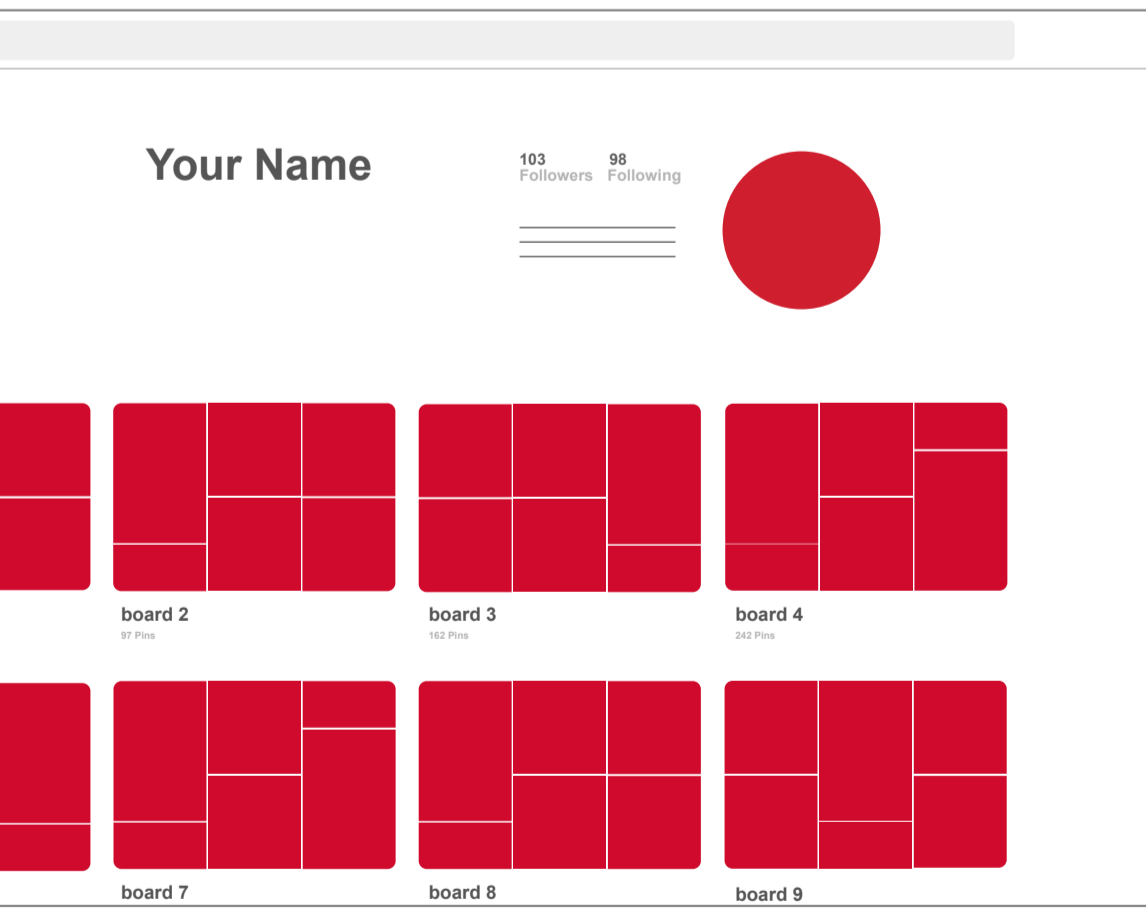

- 300x300 minimum
- Maximum 4 MB (square layout)

**STANDARD LOGO**  
400x400

**SHARED IMAGE**

- 1,200x627 pixels

## Pinterest

- Appears at 165x165 pixels on home page
- Appears at 32x32 pixels on the rest of Pinterest

**PROFILE PICTURE**  
165x165

**PIN SIZES**

- Pinterest puts a limit on the width of the image but not the length
- Pins on main page and on a board appear as 236 pixels
- Expanded pins have a minimum width 600 pixels
- Recommended to use an image aspect ratio of 2:3 to 1:3.5